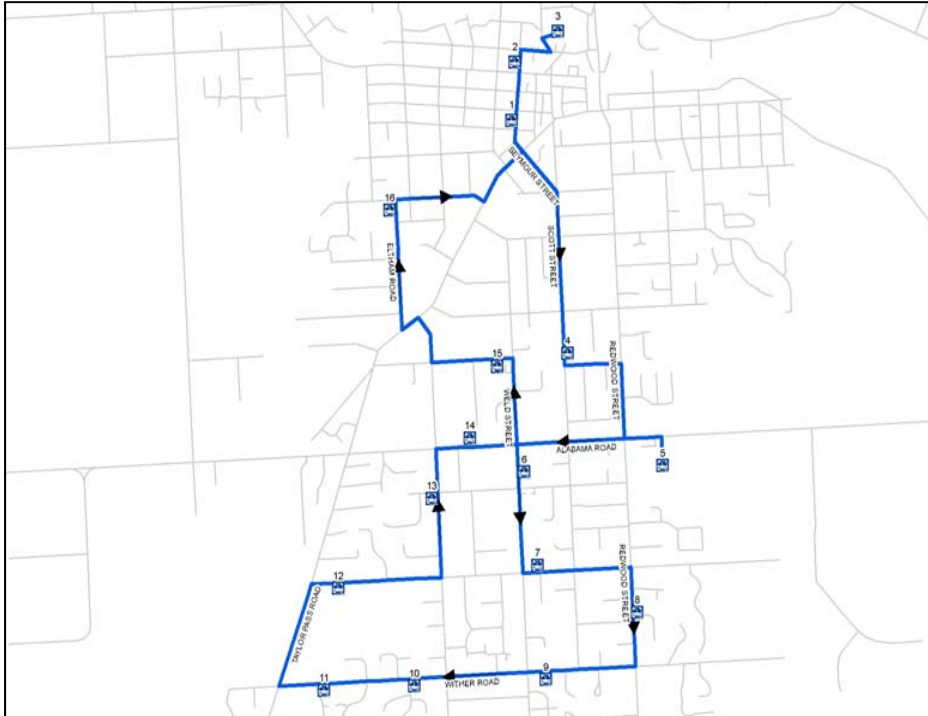

### How to Catch 'The Blenheim Bus':

1. Check the Route Map for the service you require and the pickup point nearest to you.
2. Check the timetable for an appropriate travel time.
3. Be at the closest pickup point along the route a few minutes before the scheduled departure time.

**SOUTH ROUTE (REDWOODTOWN/WITHERLEA)**

Pickup	Circuit	1	2	3	4	5
1	Countdown, Seymour St	9.00	10.00	11.00	1.00	2.00
2	Seymour Square	9.01	10.01	11.01	1.01	2.01
3	The Club, Hutcheson St	9.02	10.02	11.02	1.02	2.02
4	151 Scott St	9.05	10.05	11.05	1.05	2.05
5	Mitre 10 Mega, Alabama Rd	9.07	10.07	11.07	1.07	2.07
6	Redwood Supervalu, Weld St	9.08	10.08	11.08	1.08	2.08
7	133 Hospital Rd	9.10	10.10	11.10	1.10	2.10
8	199 Redwood St	9.12	10.12	11.12	1.12	2.12
9	98 Wither Rd	9.13	10.13	11.13	1.13	2.13
10	Cnr Wither & Hillcrest Ave	9.14	10.14	11.14	1.14	2.14
11	18 Wither Rd	9.15	10.15	11.15	1.15	2.15
12	Wairau Hospital, Hospital Rd	9.18	10.18	11.18	1.18	2.18
13	96 Howick Rd	9.20	10.20	11.20	1.20	2.20
14	67 Alabama Rd	9.21	10.21	11.21	1.21	2.21
15	Bethsaida, Litchfield St	9.23	10.23	11.23	1.23	2.23
16	Cnr Dillon & Eltham	9.24	10.24	11.24	1.24	2.24
1	Countdown, Seymour St	9.30	10.30	11.30	1.30	2.30

**NORTH ROUTE (SPRINGLANDS/RIVERSDALE)**

Pickup	Circuit	1	2	3	4	5
1	Countdown, Seymour St	9.30	10.30	11.30	1.30	2.30
2	Seymour Square	9.31	10.31	11.31	1.31	2.31
3	The Club, Hutcheson St	9.32	10.32	11.32	1.32	2.32
4	35 Colemans Rd	9.36	10.36	11.36	1.36	2.36
5	Cnr Ward & Murphys	9.38	10.38	11.38	1.38	2.38
6	Ashwood Park, Middle Renwick Rd	9.40	10.40	11.40	1.40	2.40
7	50 McLauchlan St	9.42	10.42	11.42	1.42	2.42
8	Cnr Old Renwick Rd & Waipuna St	9.45	10.45	11.45	1.45	2.45
9	3 Holdaway St	9.48	10.48	11.48	1.48	2.48
10	Cnr Lucas & Gascoigne St	9.49	10.49	11.49	1.49	2.49
11	86 Budge St	9.51	10.51	11.51	1.51	2.51
12	Cnr Main & Stuart St	9.55	10.55	11.55	1.55	2.55
13	Lister Court, Francis St	9.58	10.58	11.58	1.58	2.58
1	Countdown, Seymour St	10.00	11.00	12.00	2.00	3.00