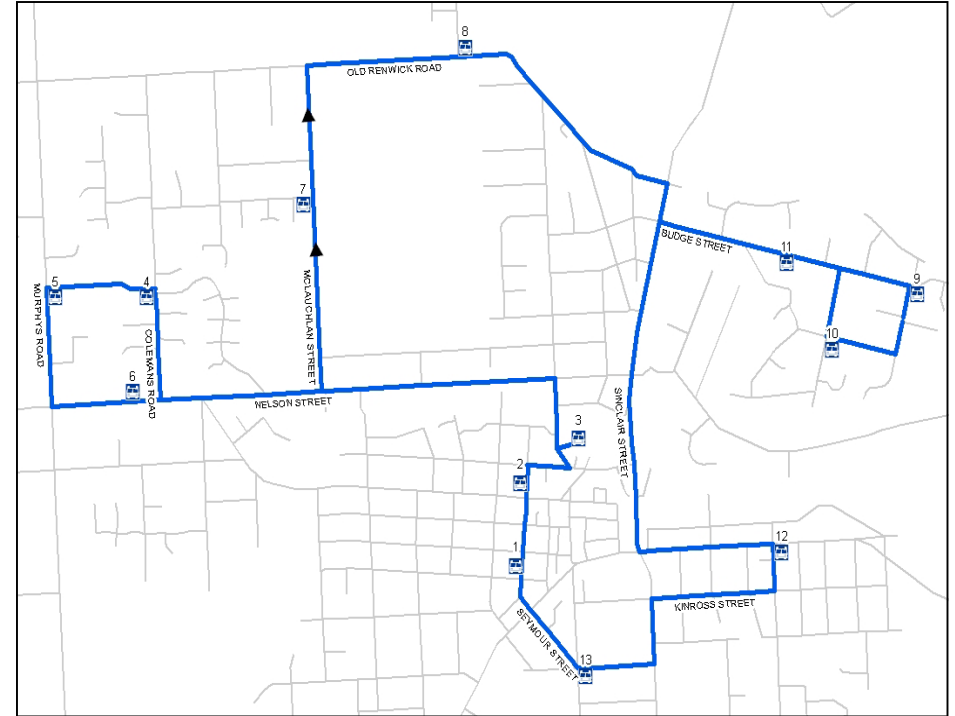

***(THIS TIMETABLE EFFECTIVE FROM 12 NOVEMBER 2007)***

**FARES: Adults \$2.00 \* School Children \$1.00 \*  
and Children under 5 free.**

**TIMETABLE EFFECTIVE FROM 12 NOVEMBER 2007 - OPERATES MONDAY TO FRIDAY (excl Public Holidays)**

**SOUTH ROUTE (REDWOODTOWN/WITHERLEA)**

Pickup	Circuit	1	2	3	4	5
1	Countdown, Seymour St	9.00	10.00	11.00	1.00	2.00
2	Seymour Square	9.01	10.01	11.01	1.01	2.01
3	The Club, Hutcheson St	9.02	10.02	11.02	1.02	2.02
4	151 Scott St	9.05	10.05	11.05	1.05	2.05
5	Mitre 10 Mega, Alabama Rd	9.07	10.07	11.07	1.07	2.07
6	Redwood Supervalu, Weld St	9.08	10.08	11.08	1.08	2.08
7	133 Hospital Rd	9.10	10.10	11.10	1.10	2.10
8	199 Redwood St	9.12	10.12	11.12	1.12	2.12
9	98 Wither Rd	9.13	10.13	11.13	1.13	2.13
10	Cnr Wither & Hillcrest Ave	9.14	10.14	11.14	1.14	2.14
11	18 Wither Rd	9.15	10.15	11.15	1.15	2.15
12	Wairau Hospital, Hospital Rd	9.18	10.18	11.18	1.18	2.18
13	96 Howick Rd	9.20	10.20	11.20	1.20	2.20
14	67 Alabama Rd	9.21	10.21	11.21	1.21	2.21
15	Bethsaida, Litchfield St	9.23	10.23	11.23	1.23	2.23
16	Cnr Dillon & Eltham	9.24	10.24	11.24	1.24	2.24
1	Countdown, Seymour St	9.30	10.30	11.30	1.30	2.30

**NORTH ROUTE (SPRINGLANDS/RIVERSDALE)**

Pickup	Circuit	1	2	3	4	5
1	Countdown, Seymour St	9.30	10.30	11.30	1.30	2.30
2	Seymour Square	9.31	10.31	11.31	1.31	2.31
3	The Club, Hutcheson St	9.32	10.32	11.32	1.32	2.32
4	35 Colemans Rd	9.36	10.36	11.36	1.36	2.36
5	Cnr Ward & Murphys	9.38	10.38	11.38	1.38	2.38
6	Ashwood Park, Middle Renwick Rd	9.40	10.40	11.40	1.40	2.40
7	50 McLauchlan St	9.42	10.42	11.42	1.42	2.42
8	Cnr Old Renwick Rd & Waipuna St	9.45	10.45	11.45	1.45	2.45
9	3 Holdaway St	9.48	10.48	11.48	1.48	2.48
10	Cnr Lucas & Gascoigne St	9.49	10.49	11.49	1.49	2.49
11	86 Budge St	9.51	10.51	11.51	1.51	2.51
12	Cnr Main & Stuart St	9.55	10.55	11.55	1.55	2.55
13	Lister Court, Francis St	9.58	10.58	11.58	1.58	2.58
1	Countdown, Seymour St	10.00	11.00	12.00	2.00	3.00